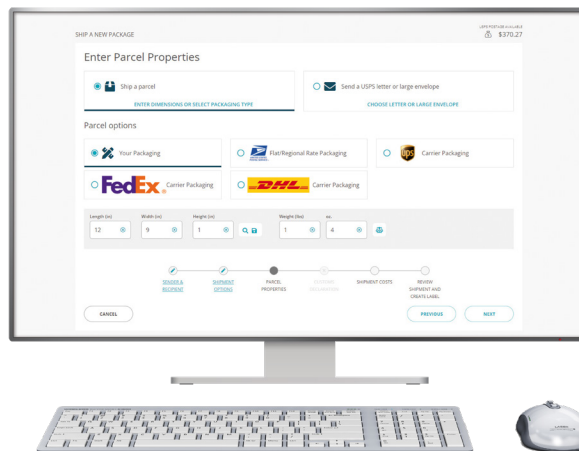

Get the Best Rates

Save over retail rates with commercial pricing. USPS® Commercial Plus Pricing saves up to 88% on Priority Mail®, up to 67% on First-Class Packages and up to up to 16% on Priority Mail® Express.

Full Tracking Visibility

Manage and track packages with the easy search tracking dashboard. Plus, automatically email recipient tracking and parcel information for better customer service.

Addresses Made Easy

With CASS™ address validation and correction, you can prevent mis-shipments and delays. The single address book allows you to simplify your address book management by using only one address book for USPS® as well as other carrier shipments.

Flexible for all your Mailing and Shipping Needs

Scalable for small office to enterprises including work from home. FP Parcel Shipping Prints First-Class letters and trackable shipping labels with many different print options and formats.

Cost Account Management

Allocate costs and report on expenditures by cost account when combined with PostBase Vision360.

Analytics Dashboard

Get an overview of your shipping operations and expenditures with the graphical analytics dashboard.

Robust Reporting

Generate shipment, tracking and expenditure reports in PDF, Excel or .csv formats.

Protected with free insurance

Receive up to $100 free insurance on Priority Mail® and Priority Mail® Express.