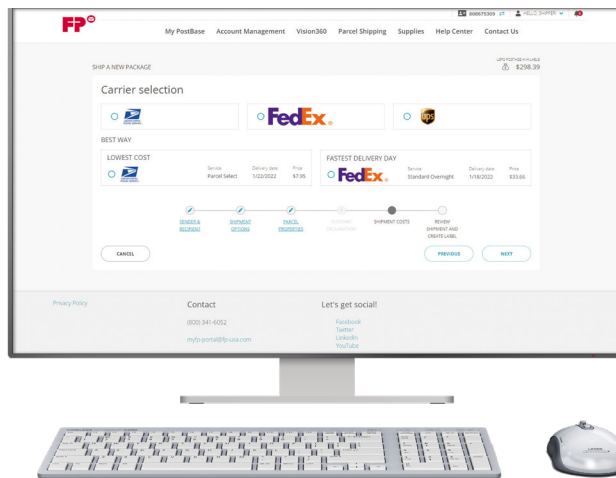

FP® Parcel Shipping

Ship. Track. Save.

FP Parcel Shipping is a simple, step-by-step, online shipping application that allows mailers to create shipping labels with tracking, qualify for discounted USPS® rates and manage shipments with end-to-end real-time tracking.

This scalable solution offers the ability to add UPS®, FedEx® and DHL. This enables you to compare shipping options across carriers, making it easy to select the best rate for the date and time the parcel needs to be delivered.

Save up to 88%
with Priority Mail®
Commercial
Plus pricing.
Based on Jan. 2022 rates

FP PS70 Seventy pound
capacity USB scale

Rate Shopping

Easily compare rates across services and multiple carriers with savings that add up.

Multi-Carrier Option

Connect to your carrier shipping account to expand rate shopping and improve savings potential.

Tracking Email

Automatically email recipient tracking and parcel information for better customer service.

Print tracking labels

Print IMpb compliant tracking labels on plain paper or 4"x6" thermal shipping labels.